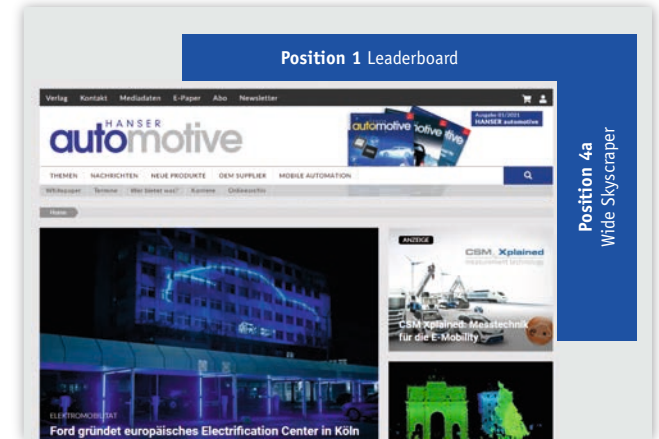

Position 4b Wide Skyscraper
(also with sticky function)

Position 6 Medium Rectangle
Vertical Rectangle

Effizientes Datenmanagement

Mobile Ad

Fireplace Ad

Hockey Stick

Skyline Ad

Welcome Ad