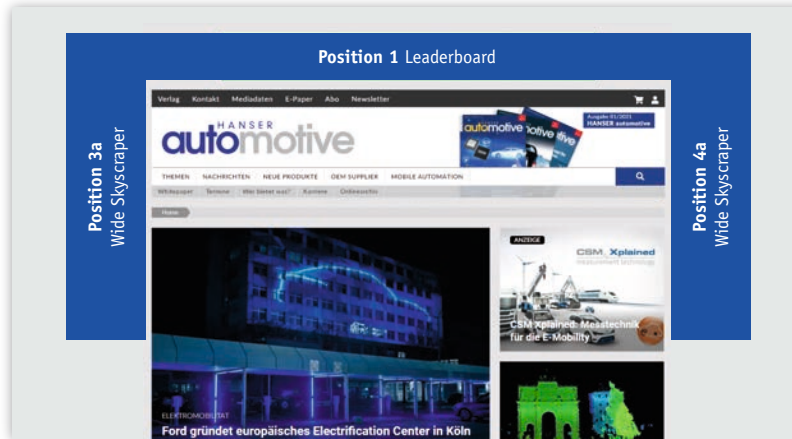

Position 4b Wide Skyscraper
(also with sticky function)

Position 6 Medium Rectangle
Vertical Rectangle

Effizientes Datenmanagement

Mobile Ad

Fireplace Ad

Hockey Stick

Skyline Ad

Welcome Ad